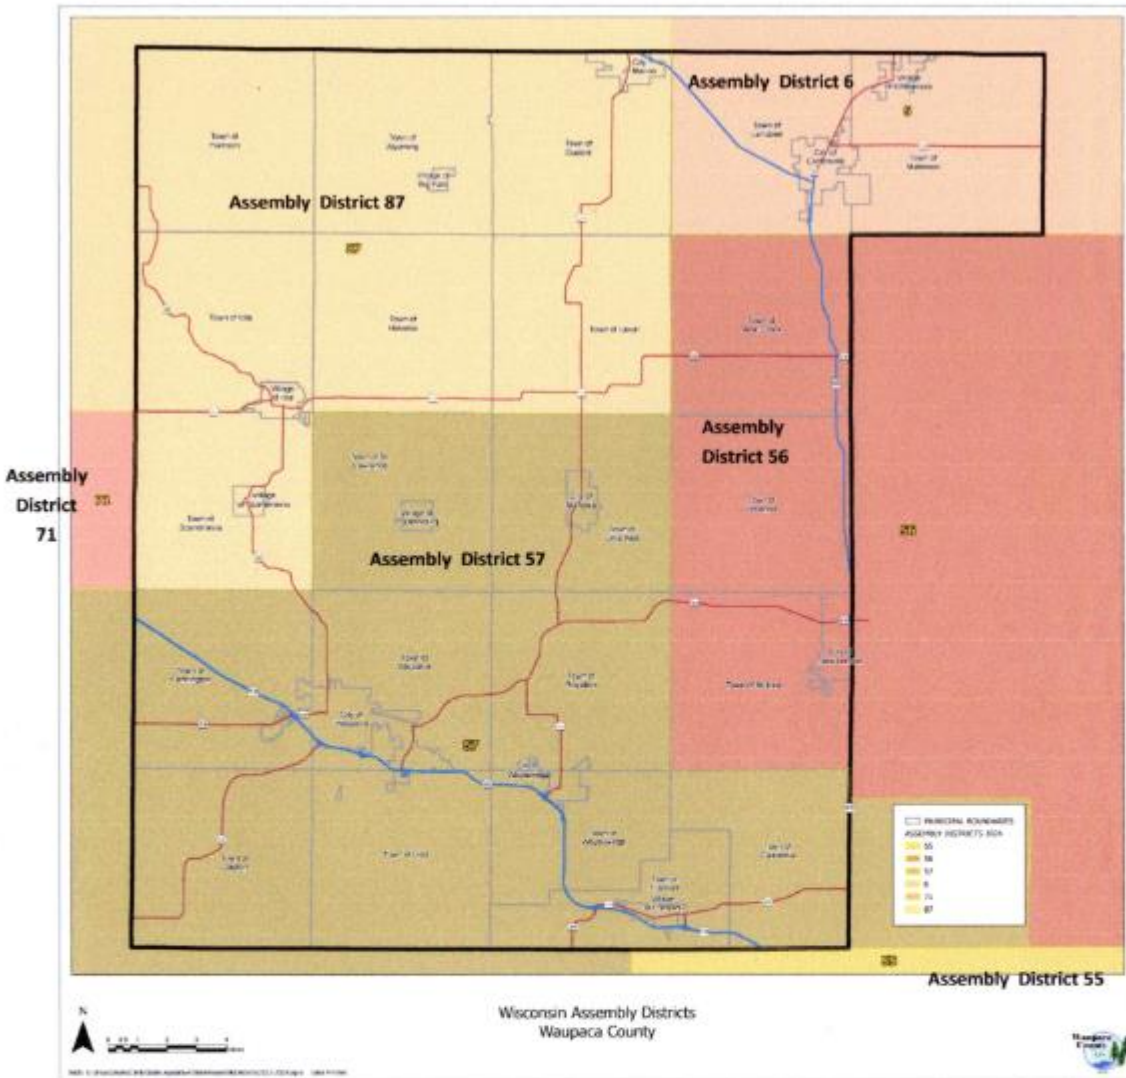

PREPARE TO VOTE!
WAUPACA COUNTY DISTRICT MAPS
WISCONSIN ASSEMBLY DISTRICT NUMBERS